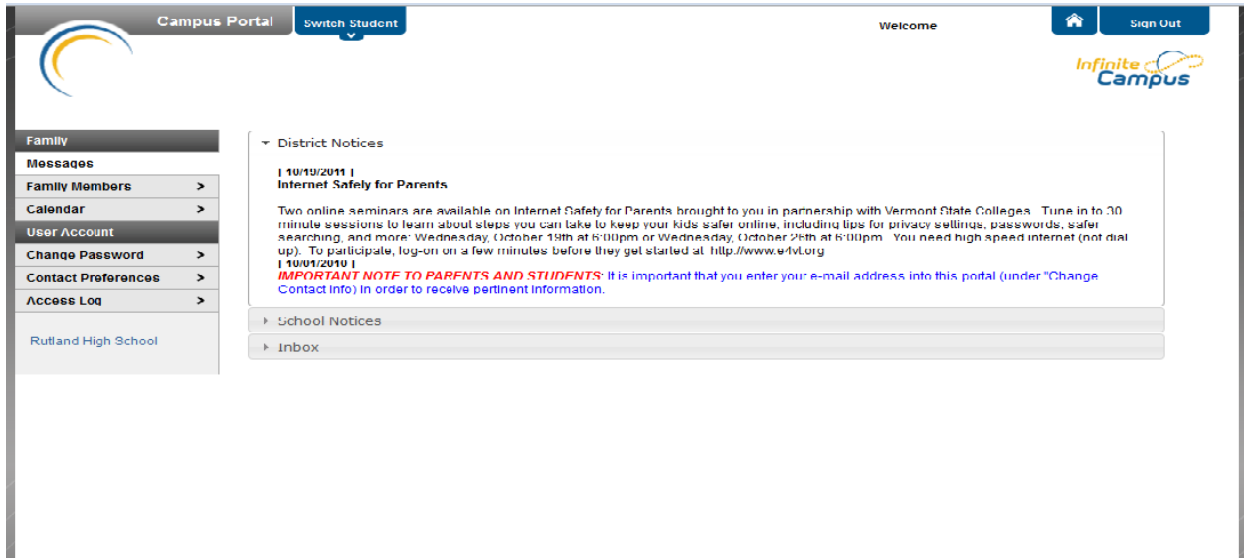

[Tell me more!](#)

[en](#) [In English](#)
[es](#) [En Español](#)
[中](#) [中文简体](#)
[中](#) [中文繁體](#)

First time using Campus Portal?

If you have been assigned a Campus Portal Activation Key, [click here](#)
If you do not have an Activation Key, [click here](#)

Already have a Campus Portal account?

User Name

Password

[Problems logging in?](#)

District Notices

- [2011-10-19]
Internet Safety for Parents

Two online seminars are available on Internet Safety for Parents brought to you in partnership with Vermont State Colleges. Tune in to 30 minute sessions to learn about steps you can take to keep your kids safer online, including tips for privacy settings, passwords, safer searching, and more: Wednesday, October 19th at 6:00pm or Wednesday, October 26th at 6:00pm. You need high speed internet (not dial up). To participate, log-on a few minutes before they get started at <http://www.e4vt.org>
- [2010-10-01]
IMPORTANT NOTE TO PARENTS AND STUDENTS: It is important that you enter your e-mail address into this portal (under "Change Contact Info) in order to receive pertinent information.

©2003-2011 Infinite Campus, Inc.

- The **Campus Parent Portal** was updated with a new interface for the 2011-12 school year. The new **Family Page** is the first screen that will be displayed after you log in.

- Click the new **Switch Student** (if you have more than one student) menu at the top left of the screen to select one of your children from the resulting drop-down list. This will enable you to view information the school has posted in the **Portal** for that child.